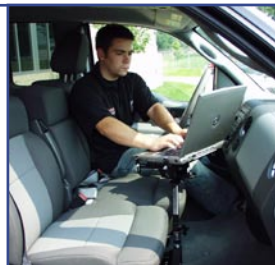

Easy Installation

No vehicle mounting kit is required. No permanent modifications required (some if installing deeper control heads)

C-VS-0309-F250 shown with optional mic clip brackets.

- Double wide console (3" control head space driver side / 9" passenger side)
- Lower center dash removal required
- Mounts safely away from driver's leg and does not interfere with 4 wheel drive shifter
- No vehicle mounting kit required.
- Includes filler plates (FP) and/or equipment brackets (EB) to completely enclose mounting area less internal mount options
- Includes two 12 volt sockets
- Includes one extruded aluminum nut track on passenger side for console accessory mounting.
- C-EB30-F50-1P optional face plate available for OEM optional Dash switch's and trailer brake control.
- Some permanent modifications required if deep control heads are used (cutting plastic dash behind console)
- See console appendix for mounting depth allowed for control heads and/or options.

Part # C-VS-0309-F250

Other Recommended Products for 1999-2007 Ford F-Series Trucks

Cupholder

The C-CUP2-E-C cupholder easily attaches to this VS console with a C-B3 bracket. Cupholder easily pops out for cleaning.

C-CUP2-E-C with C-B3 bracket

Telescoping Computer Base

Secure your laptop to a TCB base. Height adjustable with dual articulating discs allow for perfect adjustment.

C-TCB-24

Enclosed Console

Use your C-TM-EXC Trak-Mount to attach many types of consoles and computer mounts.