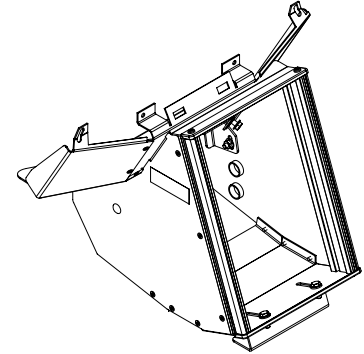

Manufactured by:

NEW

2008 Ford F-Series

F250, F350, F450, and F550 Vehicle Specific Console

C-VS-1200-F250-1 shown with optional mic clip brackets.

12" Under Dash Vehicle Specific Console for 2008 Ford F-Series Pick-Up F-250, 350, 450 & 550

- Includes filler plates (FP) and/or equipment brackets (EB) to completely enclose mounting area less internal mount options
- Under dash console
- 12" maximum depth near the center of the console
- No vehicle mounting kit required
- Works with OEM center console

Easy Installation

No vehicle mounting kit is required.
No permanent modifications required.

Control Head Depth Chart

Other Recommended Products for 2008 Ford F-Series Trucks

Part # C-VS-1200-F250-1

Cupholder
The C-CUP2-E-C cupholder easily attaches to this VS console with bracket included. Cupholder easily pops out for cleaning.

For bucket seats only.

C-3010 & C-AP-1395 (-L) shown
Mounted on Trak-Mount (C-TM-F250-1)

Questar®
Designed specifically for rooftop mounting. Much easier to operate than pillar mounted spotlights. Perfect for right or left hand operation. 300,000 candlepower!
CD-QS-3 or 4 recommended