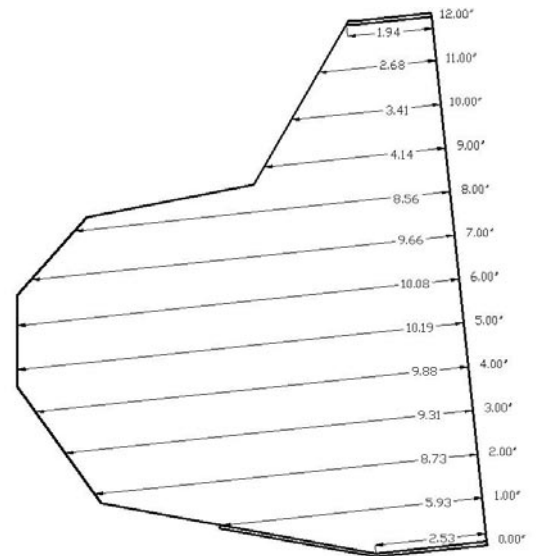

Control Head Depth Chart